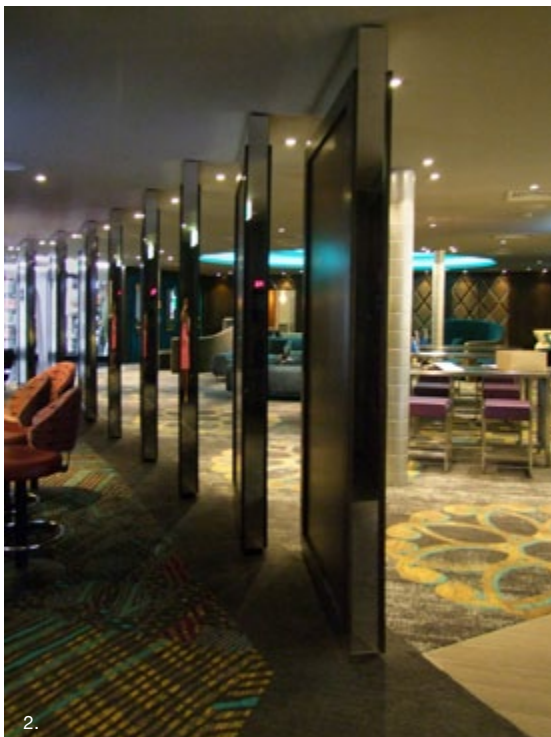

BRIBIE ISLAND RSL QUEENSLAND RUBICON

1. LOUNGE
2. GAMING AREA
3. MEMORABILIA CABINET

A complete refurbishment of an existing RSL combining a more sophisticated club like feel to the gaming lounge bar and cafe areas. The need for a dignified approach to the RSL memorabilia areas underscoring the reverence for these objects and their connection to the origins of the RSL was achieved with elegant structures and strong materiality.