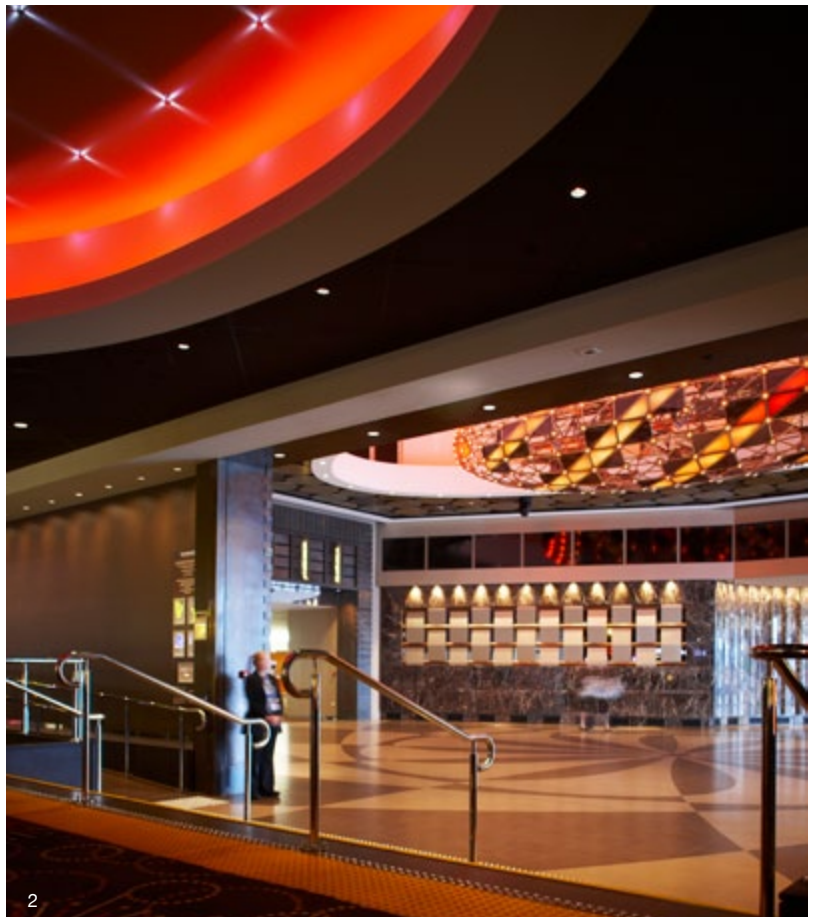

As the area had to compete with the adjacent heritage spaces, strong theatrical statements were required: Huge ten-meter diameter lighting fixtures and reinstated Bohemian Crystal Chandeliers from the original fitout, against a backdrop of reflective surfaces and dramatic concealed lighting achieved the desired effect.

The lower gaming machine spaces lined with timber veneers and upholstered panels in warm tones allow for a high degree of patron comfort. Dramatic cut timber and bronze mirror screens break up and define the line between bar, gaming and circulation.

MESH BAR

BURSWOOD ENTERTAINMENT COMPLEX PERTH

1. VIEW FROM NEW ENTRY
2. BACKLIT ONYX TO BAR
3. INTIMATE SEATING AND METAL SCREENS

A new welcoming bar as part of the entry experience. Cut metal screens delineate the seating areas but maintain views to the gaming floor. Backlit onyx and warm colours provide a warm ambience.

ENTRANCE

BURSWOOD ENTERTAINMENT COMPLEX

PERTH

1. GENERAL VIEW TOWARDS GAMING FLOOR
2. GAMING FLOOR ENTRY
3. LIGHT SCULPTURE/CHANDELIER

A major entry experience as part of the upgrade of the casino gaming floor. A large space allowing flexibility for extensive display, but with sufficient detail and rich materials to have interest when empty. A unique 21st century chandelier offers a sound and lightshow kinetic experience.