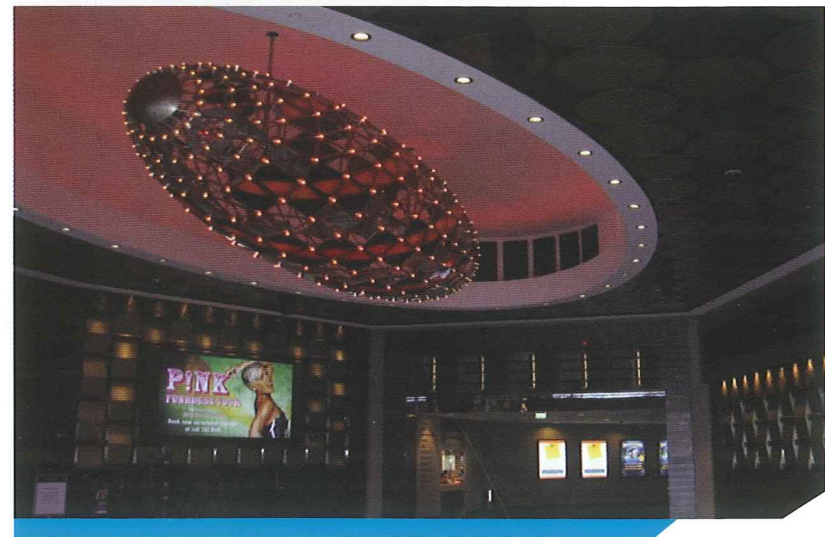

## DORIC Constructions

Project Burswood 2008 Works

Architect Webb Plus Pty Ltd

DORIC was engaged by Burswood Entertainment Complex to complete the refurbishment/renovation of three critical areas of the Entertainment Complex. The projects were Casino Main Entrance, Buffet Poker and Diamond Lounge. The Main Entrance project comprises part new built and part refurbishment, which needed to tie into existing buildings on three sides and to the colonnade on the fourth side. One of the structural columns of the colonnade had to be made redundant by pouring a concrete up-stand beam to allow double sliding doors to be fitted. All three projects required close co-ordination between stakeholders to minimize the impact on day to day operations.